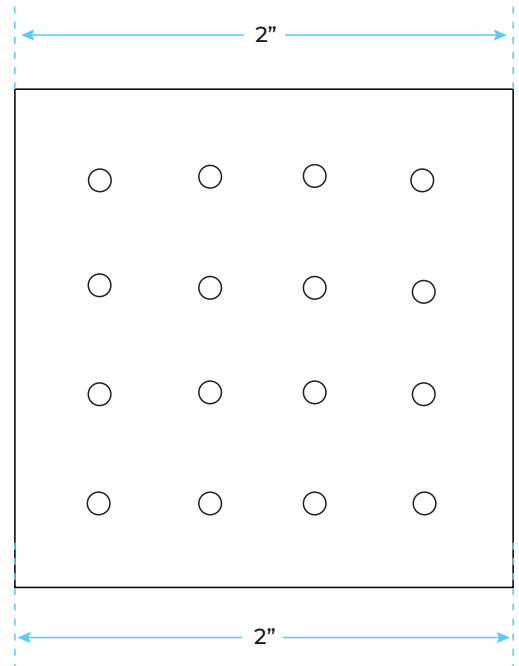

FONTANA BAVARIA 16" LED RAINFALL THERMOSTATIC MUSIC SHOWER BATHROOM SYSTEM WITH 5 HANDLES AND HAND-HELD SHOWER SPECS

Specifications

- Material: 304 stainless steel and brass
- Feature: LED
- Type: Square
- Style: Contemporary
- Bath & Shower Faucet Type: In Wall
- Surface Treatment: Polished
- Surface Finishing: Black
- Function 1: rain
- Showerhead: 304sus polished
- Water pressure: 0.1-0.5mpa
- Function 2: waterfall
- Body jets: brass chrome 2 inch
- Thread: G1/2
- Showerhead size: 31" x 24"
- LED power: need electricity

Shower Head Size:

Mixer Size:

Hand Shower Size:

The minimum required water pressure is 0.05 MPa (0.5 bar).
Flow rate 2.5 GPM (9.5 LPM).

Body Spray Size:

Thread Interface Size: G 1/2 Inch
Function: Rainfall
Shower Head Feature: Water Saving
Shower Heads
Type: Fixed Rotatable Type
Installation Type: Wall Mounted

Size: 50* 50 mm(2 inch)
Material: Brass
Feature: Can rotate 360 degrees
Flow Rate: 1.5 GPM / 5.7 LPM (each
Bodyspray)