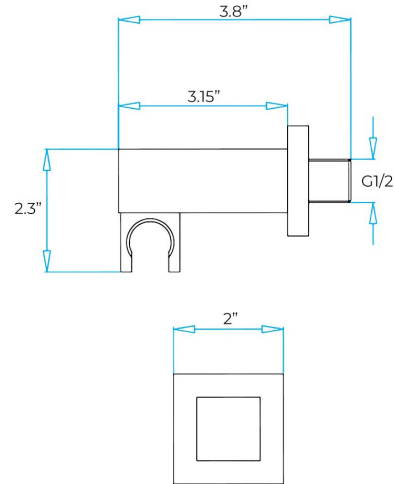

FONTANA BAVARIA 16" LED RAINFALL THERMOSTATIC MUSIC SHOWER BATHROOM SYSTEM WITH 5 HANDLES AND HAND-HELD SHOWER SPECS

Specifications

- Material: 304 stainless steel and brass
- Feature: LED
- Type: Square
- Style: Contemporary
- Bath & Shower Faucet Type: In Wall
- Surface Treatment: Polished
- Surface Finishing: Black
- Function 1: rain
- Showerhead: 304sus polished
- Water pressure: 0.1-0.5mpa
- Function 2: waterfall
- Body jets: brass chrome 2 inch
- Thread: G1/2
- Showerhead size: 31" x 24"
- LED power: need electricity

Shower Head Size:

Mixer Size:

Hand Shower Size:

The minimum required water pressure is 0.05 MPa (0.5 bar).
Flow rate 2.5 GPM (9.5 LPM).

Body Spray Size:

Thread Interface Size: G 1/2 Inch
Function: Rainfall
Shower Head Feature: Water Saving
Shower Heads
Type: Fixed Rotatable Type
Installation Type: Wall Mounted

Size: 50* 50 mm(2 inch)
Material: Brass
Feature: Can rotate 360 degrees
Flow Rate: 1.5 GPM / 5.7 LPM (each
Bodyspray)