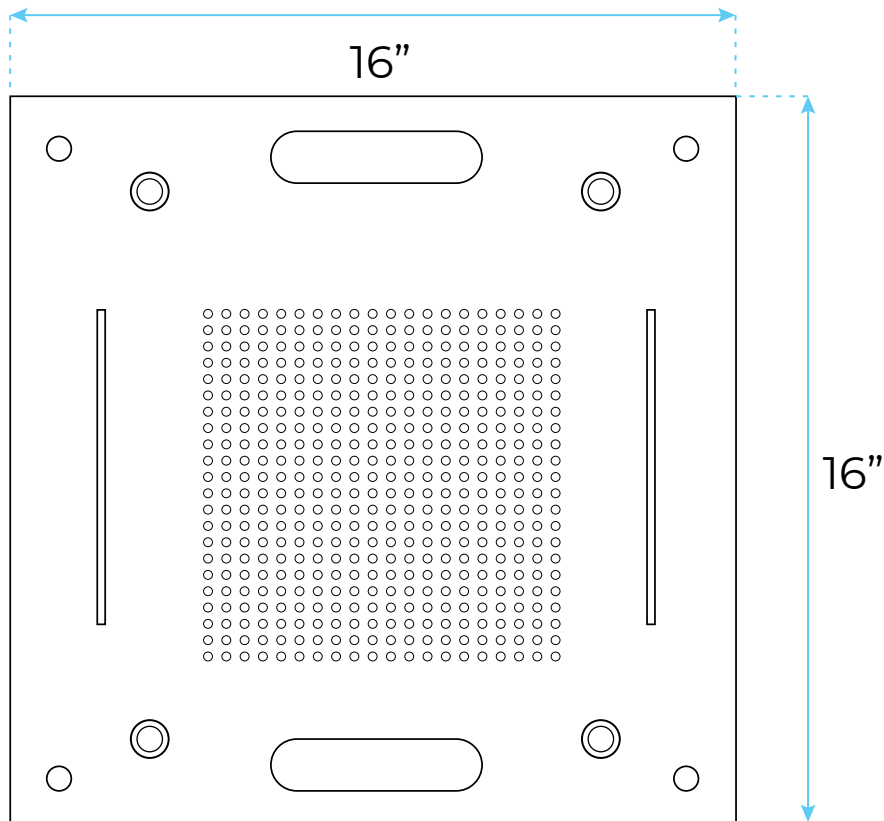

FONTANA BAVARIA 16" LED RAINFALL THERMOSTATIC MUSIC SHOWER BATHROOM SYSTEM WITH 5 HANDLES AND HAND-HELD SHOWER SPECS

Specifications

- Material: 304 stainless steel and brass
- Feature: LED
- Type: Square
- Style: Contemporary
- Bath & Shower Faucet Type: In Wall
- Surface Treatment: Polished
- Surface Finishing: Black
- Function 1: rain
- Showerhead: 304sus polished
- Water pressure: 0.1-0.5mpa
- Function 2: waterfall
- Body jets: brass chrome 2 inch
- Thread: G1/2
- Showerhead size: 31" x 24"
- LED power: need electricity

Shower Head Size:

Mixer Size:

Hand Shower Size:

The minimum required water pressure is 0.05 MPa (0.5 bar).
Flow rate 2.5 GPM (9.5 LPM).

Body Spray Size:

Thread Interface Size: G 1/2 Inch
Function: Rainfall
Shower Head Feature: Water Saving
Shower Heads
Type: Fixed Rotatable Type
Installation Type: Wall Mounted

Size: 50* 50 mm(2 inch)
Material: Brass
Feature: Can rotate 360 degrees
Flow Rate: 1.5 GPM / 5.7 LPM (each
Bodyspray)