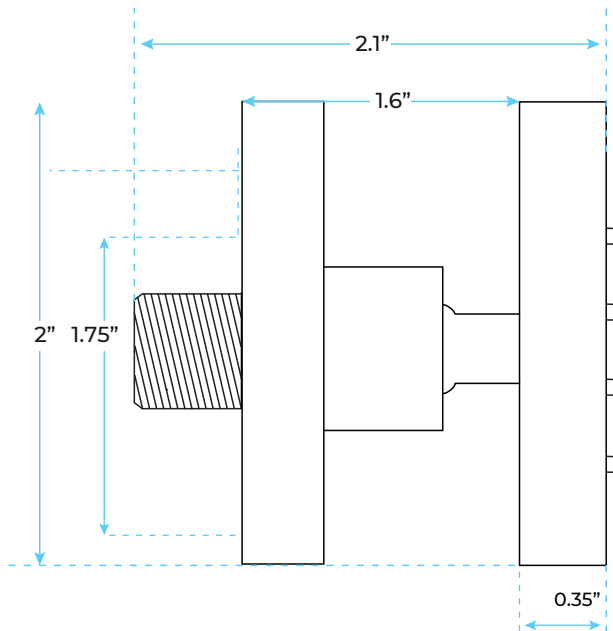

FONTANA BAVARIA 16" LED RAINFALL THERMOSTATIC MUSIC SHOWER BATHROOM SYSTEM WITH 5 HANDLES AND HAND-HELD SHOWER SPECS

Specifications

- Material: 304 stainless steel and brass
- Feature: LED
- Type: Square
- Style: Contemporary
- Bath & Shower Faucet Type: In Wall
- Surface Treatment: Polished
- Surface Finishing: Black
- Function 1: rain
- Showerhead: 304sus polished
- Water pressure: 0.1-0.5mpa
- Function 2: waterfall
- Body jets: brass chrome 2 inch
- Thread: G1/2
- Showerhead size: 31" x 24"
- LED power: need electricity

Shower Head Size:

Mixer Size:

Hand Shower Size:

The minimum required water pressure is 0.05 MPa (0.5 bar).
Flow rate 2.5 GPM (9.5 LPM).

Body Spray Size:

Thread Interface Size: G 1/2 Inch
Function: Rainfall
Shower Head Feature: Water Saving
Shower Heads
Type: Fixed Rotatable Type
Installation Type: Wall Mounted

Size: 50* 50 mm(2 inch)
Material: Brass
Feature: Can rotate 360 degrees
Flow Rate: 1.5 GPM / 5.7 LPM (each
Bodyspray)