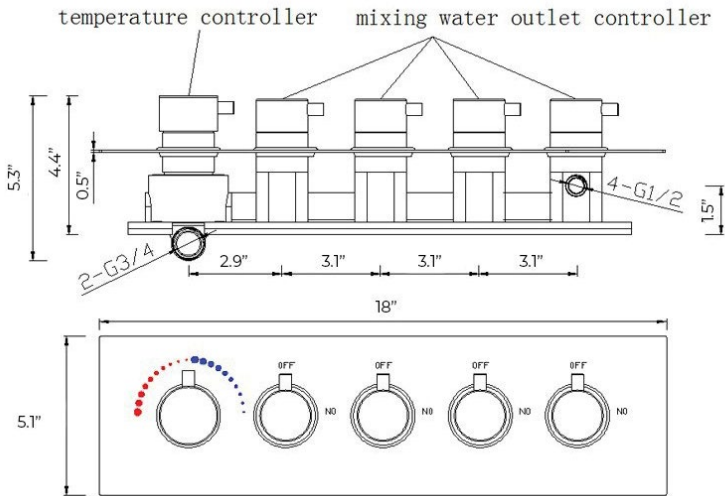

FONTANA BAVARIA 16" LED RAINFALL THERMOSTATIC MUSIC SHOWER BATHROOM SYSTEM WITH 5 HANDLES AND HAND-HELD SHOWER SPECS

Specifications

- Material: 304 stainless steel and brass
- Feature: LED
- Type: Square
- Style: Contemporary
- Bath & Shower Faucet Type: In Wall
- Surface Treatment: Polished
- Surface Finishing: Black
- Function 1: rain
- Showerhead: 304sus polished
- Water pressure: 0.1-0.5mpa
- Function 2: waterfall
- Body jets: brass chrome 2 inch
- Thread: G1/2
- Showerhead size: 31" x 24"
- LED power: need electricity

Shower Head Size:

Mixer Size:

Hand Shower Size:

The minimum required water pressure is 0.05 MPa (0.5 bar).
Flow rate 2.5 GPM (9.5 LPM).

Body Spray Size:

Thread Interface Size: G 1/2 Inch
Function: Rainfall
Shower Head Feature: Water Saving
Shower Heads
Type: Fixed Rotatable Type
Installation Type: Wall Mounted

Size: 50* 50 mm(2 inch)
Material: Brass
Feature: Can rotate 360 degrees
Flow Rate: 1.5 GPM / 5.7 LPM (each
Bodyspray)